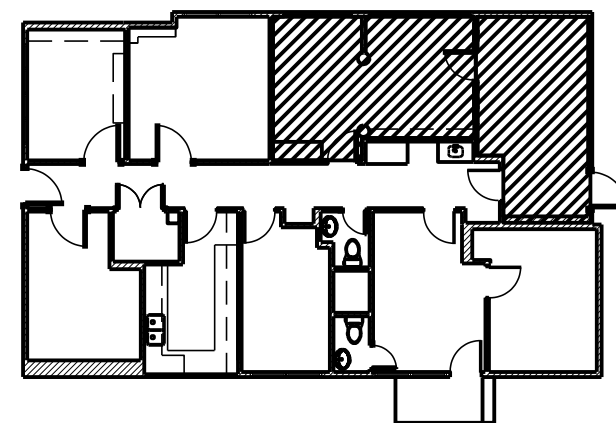

SUITE
1
10x17
236 RSF

LOBBY
-
17x9
188 RSF

LOBBY, SUITE 1 PLAN

SCALE: 1/4" = 1'-0"

KEY PLAN

SCALE: NTS

422 St. Mary's Street
Raleigh, North Carolina
PAUL JANSEN